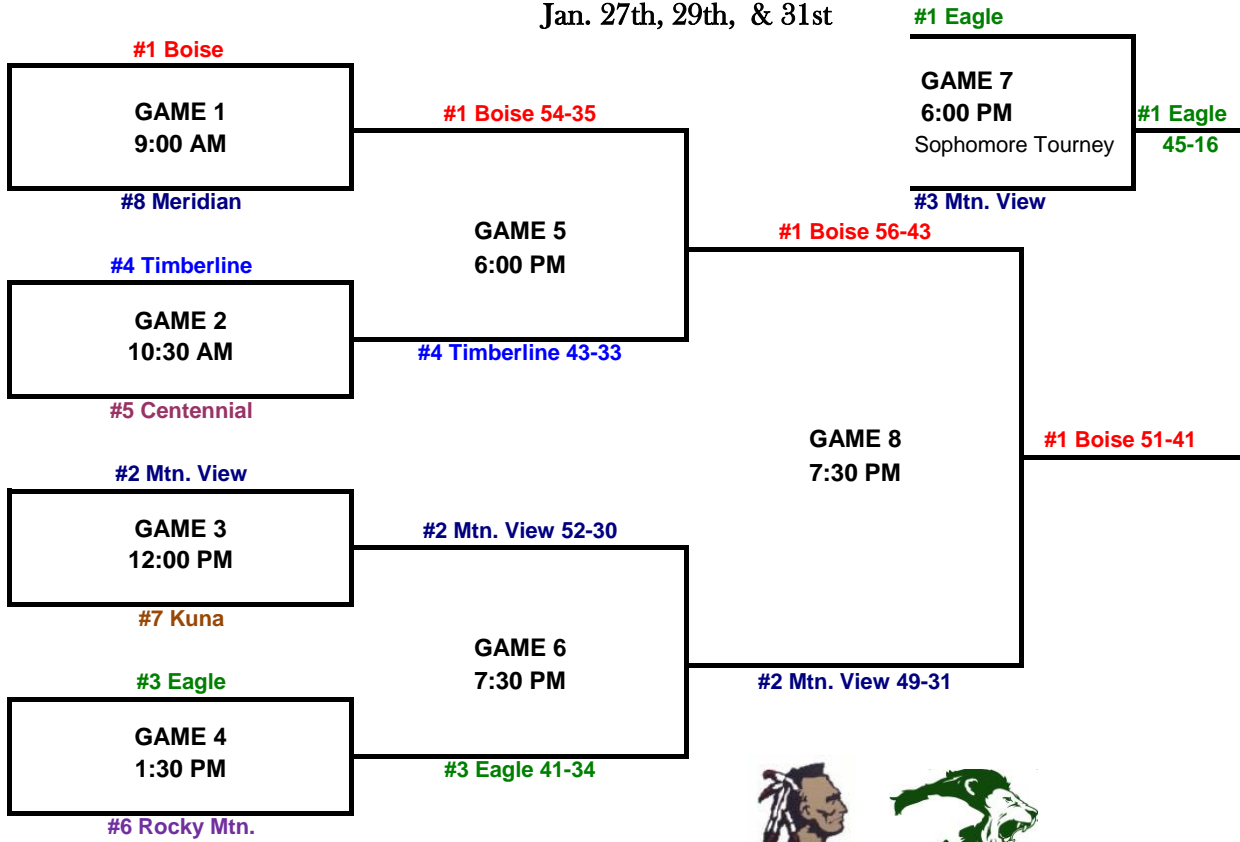

Junior Varsity Girls Basketball

BOISE HIGH SCHOOL

Jan. 27th, 29th, & 31st

GAME	DAY	DATE	TIME
1	SAT	27-Jan	9:00 AM
2	SAT	27-Jan	10:30 AM
3	SAT	27-Jan	12:00 PM
4	SAT	27-Jan	1:30 PM
5	MON	29-Jan	6:00 PM
6	MON	29-Jan	7:30 PM
7	WED	31-Jan	6:00 PM
8	WED	31-Jan	7:30 PM

SCHOOL		SIC	
Team		W	L
Boise Braves	#1	14	2
Mt. View Mavericks	#2	14	2
Eagle Mustangs	#3	14	2
Timberline Wolves	#4	12	4
Centennial Patriots	#5	11	5
Rocky Mt. Grizzlies	#6	8	8
Kuna Kavemen	#7	6	10
Meridian Warriors	#8	6	10
Capital Eagles	#9	5	11
Borah Lions	#10	3	13
Nampa Bulldogs	#11	2	14
Columbia Wildcats	#12	1	15